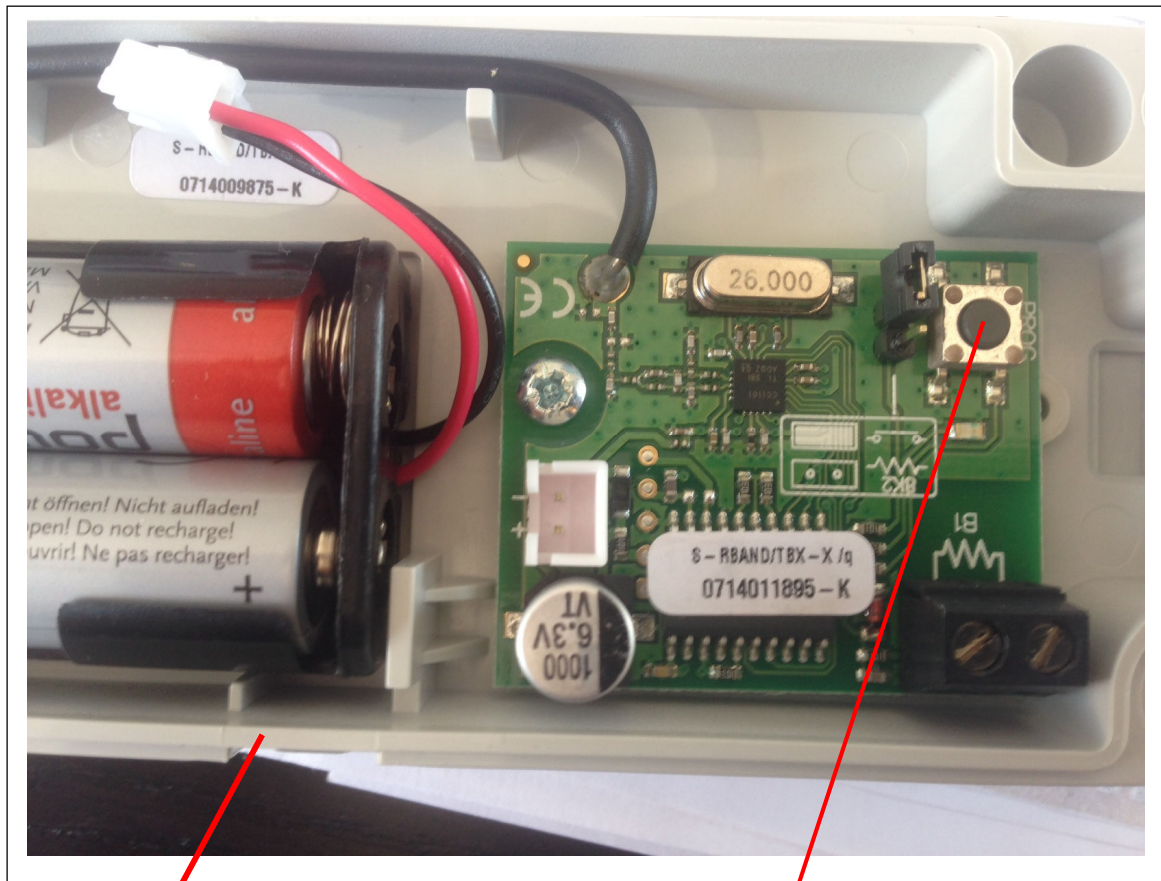

## Wireless and Safety Edge Reset and Immediate Set

**Transmitter**

**Push button "PROGR"**