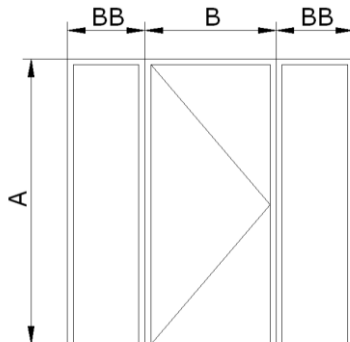

### Double tempered glass

B max. = 1150 mm

B max. = 1250 mm

B max. = 1250 mm

B + B max. = 2000 mm

### Panel and other

B max. = 1350

B max. = 1450

B max. = 1500

B + B max. = 3000 mm

### Single wing with fixed side panel

### Ruling

A max = 2500 mm  
BB max = 2000 mm  
BB + B + BB max = 5500 mm