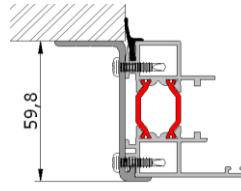

## Mounting options Luxe-Line

Between the day:  
Wing profile

Fixed part

Art.nr.: 2103

Behind the day:  
Fixed part/ Wing

Art.nr.: 9304

Between the day:  
Fixed part/ Wing

Art.nr.: 9301 + 9302

### Single wing width

A → 2000 mm

A → 2300 mm

A → 2500 mm

### Double tempered glass

B max. = 1150 mm

B max. = 1250 mm

B max. = 1250 mm

B + B max. = 2000 mm

### Ruling

A max = 2500 mm  
BB max = 2000 mm  
BB + B + BB max = 5500 mm