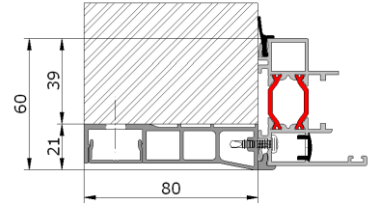

## Mounting options Luxe-Line

Between the day:  
Wing profile

Fixed part

Art.nr.: 2103

Behind the day:  
Fixed part/ Wing

Art.nr.: 9304

Between the day:  
Fixed part/ Wing

Art.nr.: 9301 + 9302

### Single wing width

A → 2000 mm

A → 2300 mm

A → 2500 mm

### Double tempered glass

B max. = 1150 mm

B max. = 1250 mm

B max. = 1250 mm

B + B max. = 2000 mm

### Ruling

A max = 2500 mm  
BB max = 2000 mm  
BB + B + BB max = 5500 mm