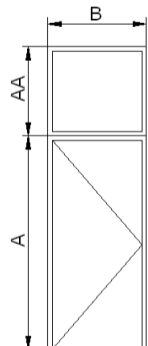

Single wing with fixed upper

Ruling

B max = Wing ruling
A + AA max = 6000 mm