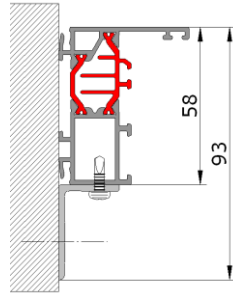

## Mounting options Luxe-Line

Between the day:  
Wing profile

Fixed part

Art.nr.: 2103

Behind the day:  
Fixed part/ Wing

Art.nr.: 9304

Between the day:  
Fixed part/ Wing

Art.nr.: 9301 + 9302

### Single wing width

A → 2000 mm

A → 2300 mm

A → 2500 mm

### Double tempered glass

B max. = 1150 mm

B max. = 1250 mm

B max. = 1250 mm

B + B max. = 2000 mm

### Ruling

A max = 2500 mm  
BB max = 2000 mm  
BB + B + BB max = 5500 mm