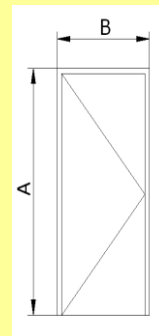

### Single wing width

A → 2000 mm

A → 2300 mm

A → 2500 mm

### Double tempered glass

B max. = 1150 mm

B max. = 1250 mm

B max. = 1250 mm

B + B max. = 2000 mm

### Panel and other

B max. = 1350

B max. = 1450

B max. = 1500

B + B max. = 3000 mm

### Ruling

A max = 2500 mm  
BB max = 2000 mm  
BB + B + BB max = 5500 mm