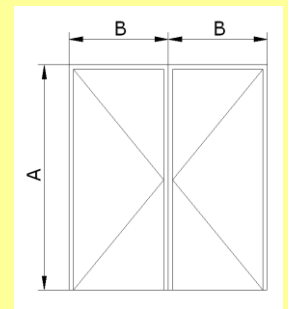

### Single wing width

A → 2000 mm

A → 2300 mm

A → 2500 mm

### Double tempered glass

B max. = 1150 mm

B max. = 1250 mm

B max. = 1250 mm

B + B max. = 2000 mm

### Panel and other

B max. = 1350

B max. = 1450

B max. = 1500

B + B max. = 3000 mm

### Ruling

A max = 2500 mm  
BB max = 2000 mm  
BB + B + BB max = 5500 mm