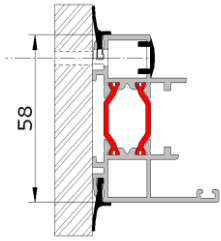

## Mounting options Luxe-Line

Between the day:  
Wing profile

Fixed part

Art.nr.: 2103

Behind the day:  
Fixed part/ Wing

Art.nr.: 9304

Between the day:  
Fixed part/ Wing

Art.nr.: 9301 + 9302

### Single wing width

A → 2000 mm

A → 2300 mm

A → 2500 mm

### Double tempered glass

B max. = 1150 mm

B max. = 1250 mm

B max. = 1250 mm

B + B max. = 2000 mm

### Ruling

A max = 2500 mm  
BB max = 2000 mm  
BB + B + BB max = 5500 mm