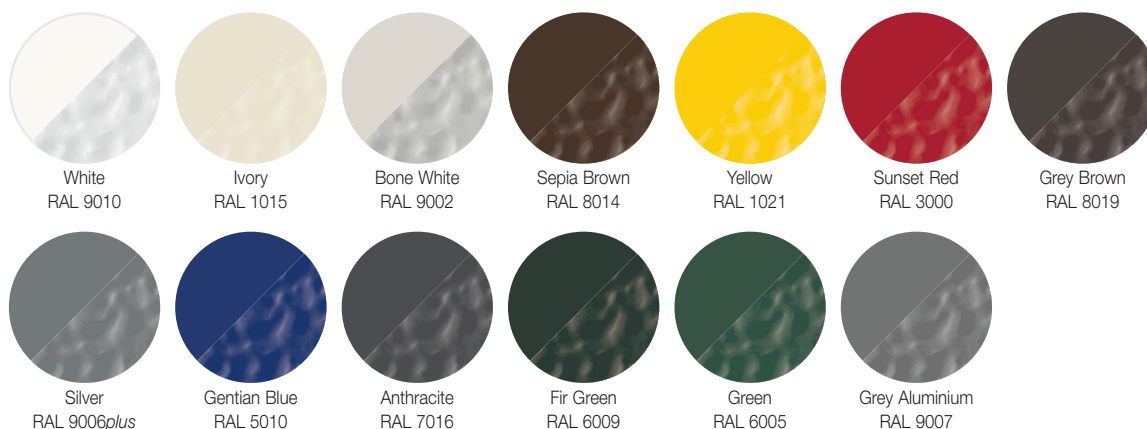

Industrial Panel Colour Range

Finishes & Colours, Outer face

Kingspan XL Forté™ Plastisol Colour Coated Steel (v-grooved, Leathergrain appearance)

The door panel range comprises 10 colours, with a textured surface, that will complement pre-coated steel currently available in the market. Manufactured to the highest standards, the Kingspan XL Forté™ colour coating system offers specifiers and contractors significant choice combined with outstanding performance, durability and colourfastness.

610mm x 40mm

Key Benefits of Kingspan XL Forté™ Pre-painted Colour Coated Facings

- 5 year warranty – providing confidence and peace of mind
- Colour fast and highly durable
- Resistant to corrosion, chemical attack, ultra-violet light, humidity and abrasion
- Cut edge protection

Kingspan  forté™

Architectural Polyester and Polyurethane Colour Coated Steel (v-grooved, stucco-embossed)

610mm x 40mm

Finishes & Colours, Liner face

For all industrial panels the liner face is supplied in v-groove, stucco-embossed, White RAL 9010 Polyester finish.