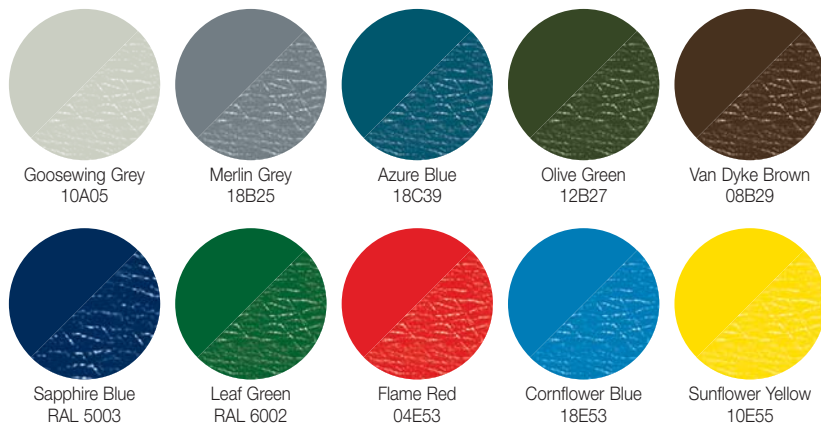

Industrial Panel Colour Range

Finishes & Colours, Outer face

Kingspan XL Forté™ Plastisol Colour Coated Steel (v-grooved, Leathergrain appearance)

The door panel range comprises 10 colours, with a textured surface, that will complement pre-coated steel currently available in the market. Manufactured to the highest standards, the Kingspan XL Forté™ colour coating system offers specifiers and contractors significant choice combined with outstanding performance, durability and colourfastness.

610mm x 40mm

Key Benefits of Kingspan XL Forté™ Pre-painted Colour Coated Facings

- 5 year warranty – providing confidence and peace of mind
- Colour fast and highly durable
- Resistant to corrosion, chemical attack, ultra-violet light, humidity and abrasion
- Cut edge protection

Kingspan  forté™

Architectural Polyester and Polyurethane Colour Coated Steel (v-grooved, stucco-embossed)

610mm x 40mm

Finishes & Colours, Liner face

For all industrial panels the liner face is supplied in v-groove, stucco-embossed, White RAL 9010 Polyester finish.